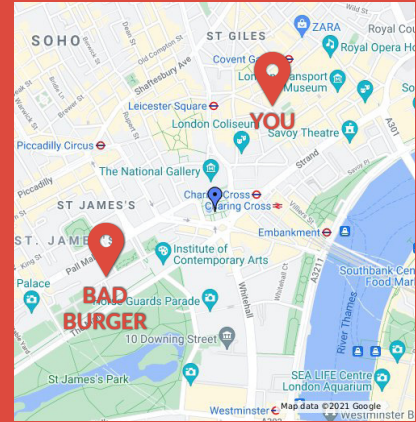

Welcome to the Neighborhood, James!

5.0 stars on  reviews

BAD BURGER

The baddest
burger joint. Ever.

**FLIP ME FOR A
SPECIAL OFFER!**

Burgers that are
so good it's bad.

Hours of Operation
Sun-Thurs: 10am - 9pm
Fri-Sat: 10am - 11pm

5166 Campus Drive
Plymouth Meeting, PA 19462

ORDER

JAMES, WE'RE JUST A QUICK
TRIP DOWN THE ROAD!

James Franklin
5 Address Lane
Philadelphia, PA 55555

PSRST FIRST CLASS
U.S. POSTAGE
PAID
Conshohocken, PA
Permit No. 339

Welcome to the Neighborhood, James!

5.0 stars on  reviews

BAD
BURGER

**The baddest
burger joint. Ever.**

**FLIP ME FOR A
SPECIAL OFFER!**

SCAN BELOW FOR
20% OFF YOUR FIRST ONLINE ORDER

or by visiting

JamesF.badburger.com

**Burgers that are
so good it's bad.**

Hours of Operation
Sun-Thurs: 10am - 9pm
Fri-Sat: 10am - 11pm

5166 Campus Drive
Plymouth Meeting, PA 19462

**JAMES, WE'RE JUST A QUICK
TRIP DOWN THE ROAD!**

James Franklin
5 Address Lane
Philadelphia, PA 55555